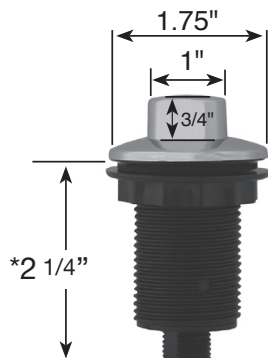

MODEL	DESCRIPTION	COLOR	PART#
-------	-------------	-------	-------

**AIR SWITCHES - NEW! DOME BUTTON**

**ENV-AS2**

Shipping Wt: 2 lbs.

**NEW! Dome style raised button.**  
Includes a two plug receptacle with a 2-1/2' electrical cord, allowing operation of both a garbage disposal and an instant hot, and 6 feet of tubing.

**1-1/4" hole size required.**

**Call for pricing on any finish not listed.**

**ENV-AS1**

Shipping Wt: 1 Lb.

**NEW! Dome style raised button.**  
Includes a one plug receptacle, allowing operation of a garbage disposal, and 6 feet of tubing.

**1-1/4" hole size required.**

**Call for pricing on any finish not listed.**

\*Special order air switches can accommodate surfaces up to 2 1/4" thick. Request upon ordering.

CHROME	WI-ENV-AS2D-CH
<b>COLORS</b>	
ALMOND	WI-ENV-AS2D-AL
BISCUIT	WI-ENV-AS2D-BS
BLACK	WI-ENV-AS2D-BK
WHITE	WI-ENV-AS2D-WH
<b>SPECIAL</b>	
POLISHED NICKEL	WI-ENV-AS2D-PN
SATIN CHROME	WI-ENV-AS2D-SC
SATIN NICKEL	WI-ENV-AS2D-SN
<b>PREMIUM</b>	
ANTIQUÉ BRASS	WI-ENV-AS2D-AB
ANTIQUÉ COPPER	WI-ENV-AS2D-AC
ENGLISH BRONZE	WI-ENV-AS2D-EB
OIL RUBBED BRONZE	WI-ENV-AS2D-ORB
POLISHED BRASS	WI-ENV-AS2D-PB
POLISHED COPPER	WI-ENV-AS2D-COP
STAINLESS STEEL	WI-ENV-AS2D-SS
TUSCAN BRASS	WI-ENV-AS2D-TB
WEATHERED BRASS	WI-ENV-AS2D-WB
WEATHERED COPPER	WI-ENV-AS2D-WC