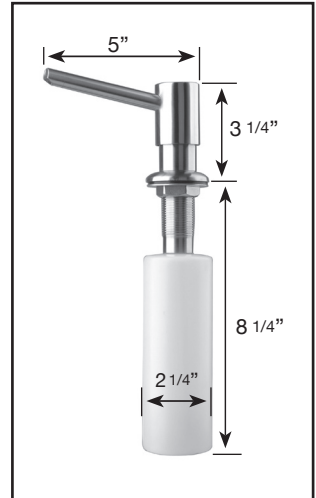

SOAP DISPENSERS

MODEL		COLOR	PART#
SOAP OR LOTION STAINLESS STEEL	Shipping Wt: 2 lbs	SOLID STAINLESS STEEL	WI-SOAP-DISP-SS

FEATURES

- Brushed Solid Stainless Steel pump with top fill capability
- No finish to rub off the top pump
- Unique clog-free design with hidden spring
- Provides a "dime size" drop of soap
- Plastic bottle holds 8.5 oz
- Hole size required: 1 1/4"

SPECS

MODEL	DESCRIPTION	COLOR	PART#
SOAP OR LOTION	Shipping Wt: 2 lbs	CHROME	WI-SOAP/LOTION-CH
		COLORS	
		WHITE	WI-SOAP/LOTION-WH
		SPECIAL	
		POLISHED NICKEL	WI-SOAP/LOTION-PN
		SATIN NICKEL	WI-SOAP/LOTION-SN
		PREMIUM	
INCA BRASS	WI-SOAP/LOTION-INCA		
TUSCAN BRASS	WI-SOAP/LOTION-TB		

**PHASING OUT PRODUCT
LIMITED QUANTITIES
CALL FOR AVAILABILITY**

FEATURES

- Manufactured in Switzerland • Unique clog-free design • Constructed of solid brass Large 12-ounce storage capacity
- Available in most popular finishes • Resistant to aggressive liquid soaps
- Spout length allows for greater reach • Stainless steel commercial-grade pump
- Refills conveniently from above the sink • One-pump action delivers the perfect amount of liquid