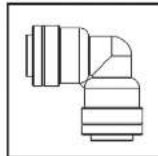

10 Pieces
*Except as Noted

Male NPTF Connectors

WI-ENV-1/4-1/8-MNPTFC	1/4" Tube x 1/8" Male NPTF
WI-ENV-1/4-1/4-MNPTFC	1/4" Tube x 1/4" Male NPTF
WI-ENV-1/4-3/8-MNPTFC	1/4" Tube x 3/8" Male NPTF
WI-ENV-3/8-1/8-MNPTFC	3/8" Tube x 1/8" Male NPTF
WI-ENV-3/8-1/4-MNPTFC	3/8" Tube x 1/4" Male NPTF
WI-ENV-3/8-3/8-MNPTFC	3/8" Tube x 3/8" Male NPTF
WI-ENV-3/8-1/2-MNPTFC	3/8" Tube x 1/2" Male NPTF

Male Flare Connectors

WI-ENV-1/4-1/4-MFC	1/4" Tube x 1/4" Male Flare
WI-ENV-3/8-1/4-MFC	3/8" Tube x 1/4" Male Flare
WI-ENV-3/8-3/8-MFC	3/8" Tube x 3/8" Male Flare

Fixed NPTF 90 degree Elbows

WI-ENV-1/4-1/8-FNPTF90E	1/4" Tube x 1/8" Female NPTF Elbow
WI-ENV-1/4-1/8-MNPTF90E	1/4" Tube x 1/8" Male NPTF Elbow
WI-ENV-1/4-1/4-MNPTF90E	1/4" Tube x 1/4" Male NPTF Elbow
WI-ENV-1/4-3/8-MNPTF90E	1/4" Tube x 3/8" Male NPTF Elbow
WI-ENV-3/8-1/4-MNPTF90E	3/8" Tube x 1/4" Male NPTF Elbow
WI-ENV-3/8-3/8-MNPTF90E	3/8" Tube x 3/8" Male NPTF Elbow

Union & Reducing 90 degree Elbows

WI-ENV-1/4-1/4-U&R90E	1/4" Tube x 1/4" Tube Union Elbow
WI-ENV-3/8-5/16-U&R90E	3/8" Tube x 5/16" Tube Union Elbow

Union Connectors & Reducing Unions

WI-ENV-1/4-1/4-UC&RU	1/4" Tube x 1/4" Tube Union
WI-ENV-3/8-5/16-UC&RU	3/8" Tube x 5/16" Tube Union
WI-ENV-3/8-3/8-UC&RU	3/8" Tube x 3/8" Tube Union
WI-ENV-3/8-1/4-UC&RU	3/8" Tube x 1/4" Tube Union